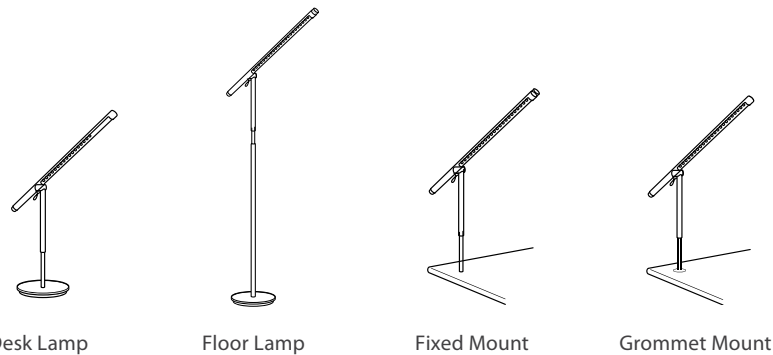

Precision machined and fully adjustable, the BRAZO desk lamp's calibrated light control and aluminum body add up to brilliantly functional design. BRAZO complements any environment while delivering superior lighting in a sustainable package. This sleek, energy-efficient LED light source provides years of service with little maintenance. BRAZO has received numerous awards including NeoCon Best of Competition, Best of NeoCon Gold, and IDEA Gold.

Imported from Asia