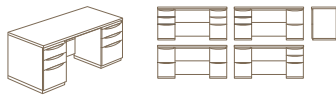

HAWORTH[®]

X Series

Features Include:

- 6 drawer pull styles
- 3 perforated drawer front options
- 6 translucents
- 4 modesty panel options
- Optional power/data access at desk height
- Full drawer extension

Classic

Perforated Storage Front Options

Constellation

Galaxy

Meteors

- Available on file drawers and doors 15" or wider
- Not offered on storage bench

Casegoods Statement of Line

Standard Double Pedestal Desk

Widths: 60", 66", 72"
Depth: 24", 30"

Executive Overhang Single Pedestal Desk

Widths: 66", 72"
Depth: 30", 36"

Standard/Executive Shell

Bridge

Return

Executive Overhang Double Pedestal Desk

Widths: 66", 72"
Depth: 24", 30"