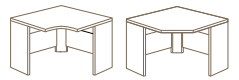

Return with Pedestal

Widths: 36", 42", 48", 60"
Depth: 24"

Convergent with End Panel

Curved Wrap-Around "D"

Corners

Standard Single Pedestal Desk

Widths: 60", 66", 72"
Depth: 24", 30"

Full Storage Credenzas

Widths: 60", 66", 72"
Depth: 24"

Curved Wrap-Around Extended Corner

Curved Wrap-Around Extended with Pedestal

Curved Wrap-Around Extended with Full End Panel

Curved Wrap-Around Extended Transitional with Pedestal

Curved Wrap-Around Extended Transitional with Full End Panel

Vertical Storage Units

For more information call 800.344.2600 or 616.393.3000.
Download additional copies at haworth.com

Haworth is a registered trademark of Haworth, Inc.