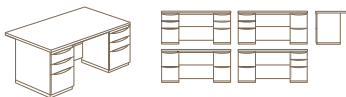

HAWORTH[®]

X Series

Features Include:

- 6 drawer pull styles
- 3 perforated drawer front options
- 6 translucents
- 4 modesty panel options
- Optional power/data access at desk height
- Full drawer extension

Widths: 60", 66", 72"
Depth: 24", 30"

Executive Overhang Single Pedestal Desk

Widths: 66", 72"
Depth: 30", 36"

Standard/Executive Shell

Bridge

Return

Executive Overhang Double Pedestal Desk

Widths: 66", 72"
Depth: 24", 30"