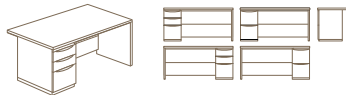

HAWORTH[®]

X Series

Features Include:

- 6 drawer pull styles
- 3 perforated drawer front options
- 6 translucents
- 4 modesty panel options
- Optional power/data access at desk height
- Full drawer extension

Classic

Perforated Storage Front Options

Constellation

Galaxy

Meteors

- Available on file drawers and doors 15" or wider
- Not offered on storage bench

Casegoods Statement of Line

Standard Double Pedestal Desk

Widths: 60", 66", 72"
Depth: 24", 30"

Executive Overhang Single Pedestal Desk

Widths: 66", 72"
Depth: 30", 36"

Standard/Executive Shell

Bridge

Return

Executive Overhang Double Pedestal Desk

Widths: 66", 72"
Depth: 24", 30"