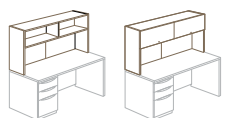

HAWORTH[®]

X Series

Features Include:

- 6 drawer pull styles
- 3 perforated drawer front options
- 6 translucents
- 4 modesty panel options
- Optional power/data access at desk height
- Full drawer extension

Widths: 60", 66", 72"
Depth: 24"

Curved Wrap-Around Extended Corner

Curved Wrap-Around Extended with Pedestal

Curved Wrap-Around Extended with Full End Panel

Curved Wrap-Around Extended Transitional with Pedestal

Curved Wrap-Around Extended Transitional with Full End Panel

Vertical Storage Units

For more information call 800.344.2600 or 616.393.3000.
Download additional copies at haworth.com

Haworth is a registered trademark of Haworth, Inc.