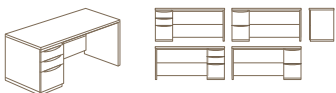

Return with Pedestal

Widths: 36", 42", 48", 60"
Depth: 24"

Convergent with End Panel

Curved Wrap-Around "D"

Corners

Standard Single Pedestal Desk

Widths: 60", 66", 72"
Depth: 24", 30"

Full Storage Credenzas

Widths: 60", 66", 72"
Depth: 24"

Curved Wrap-Around Extended Corner

Curved Wrap-Around Extended with Pedestal

Curved Wrap-Around Extended with Full End Panel

Curved Wrap-Around Extended Transitional with Pedestal