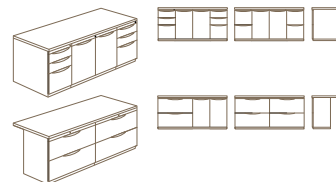

HAWORTH[®]

X Series

Features Include:

- 6 drawer pull styles
- 3 perforated drawer front options
- 6 translucents
- 4 modesty panel options
- Optional power/data access at desk height
- Full drawer extension

Return with Pedestal

Widths: 36", 42", 48", 60"
Depth: 24"

Convergent with End Panel

Curved Wrap-Around "D"

Corners

Standard Single Pedestal Desk

Widths: 60", 66", 72"
Depth: 24", 30"

Full Storage Credenzas

Widths: 60", 66", 72"
Depth: 24"

Curved Wrap-Around Extended Corner

Curved Wrap-Around Extended with Pedestal

Curved Wrap-Around Extended with Full End Panel

Curved Wrap-Around Extended Transitional with Pedestal

Curved Wrap-Around Extended Transitional with Full End Panel

Vertical Storage Units

For more information call 800.344.2600 or 616.393.3000.
Download additional copies at haworth.com

Haworth is a registered trademark of Haworth, Inc.