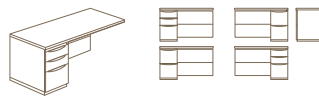

Return with Pedestal

Widths: 36", 42", 48", 60"
Depth: 24"

Convergent with End Panel

Curved Wrap-Around "D"

Corners